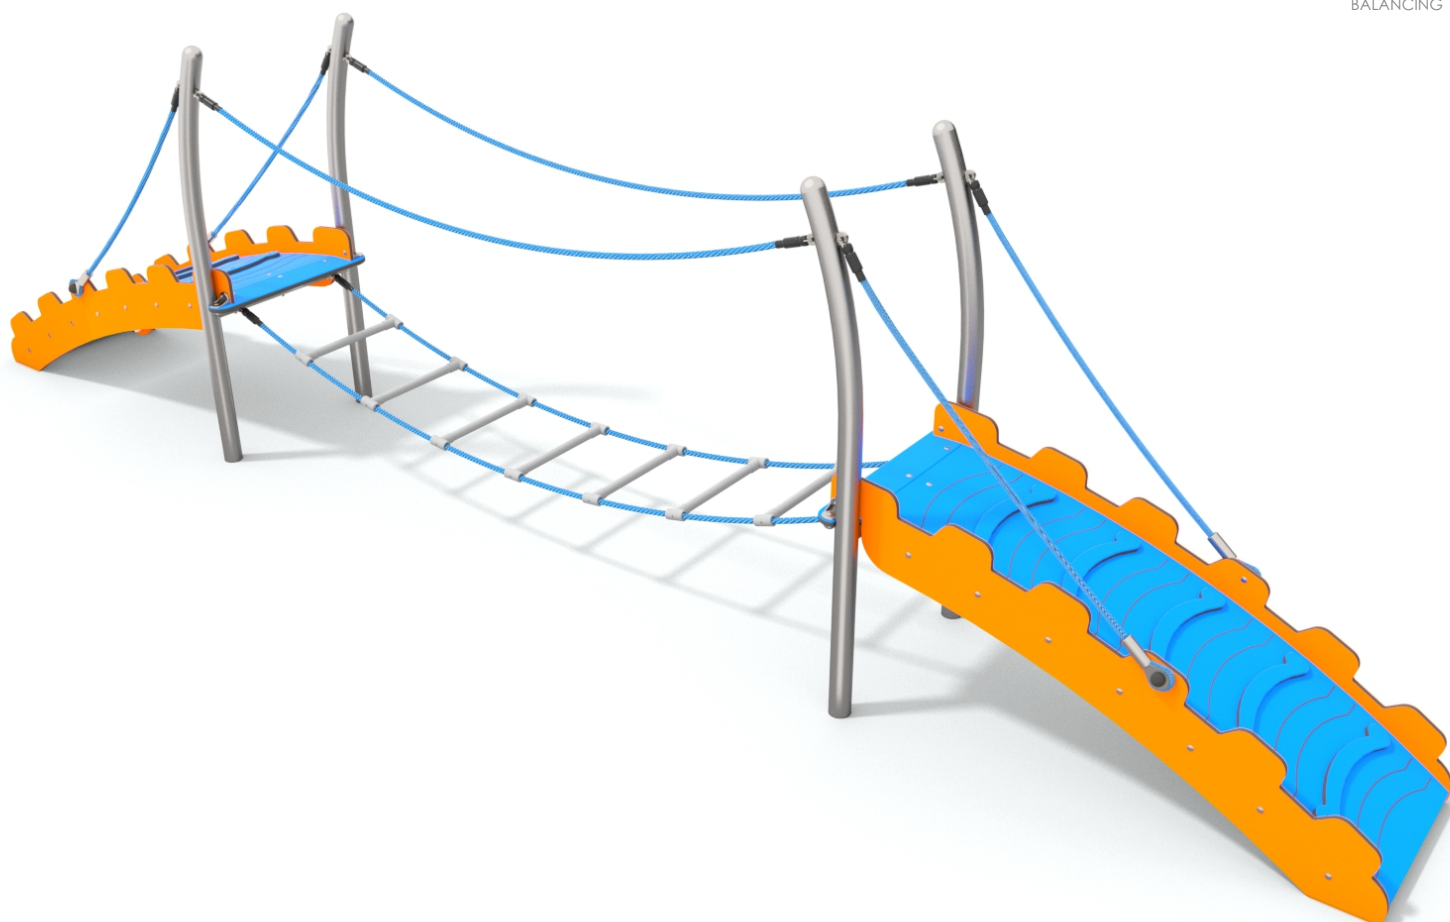

SOCIALIZING

BALANCING

INFORMATION ABOUT THE PRODUCT

Dimensions	66 x 530 cm
Safety zone	366 x 830 cm
Safety zone area	29 m ²
Overall height	144 cm
Free fall height	59 cm
Amount of users	7
Product complies with EN 1176-1:2017	YES
Availability of spare parts	YES
Age range	1-8
<small>According to EN 1176-1:2017 norm, the product requires applying a safety surface according to the product's free fall height.</small>	

7026

MATERIAŁY:

POLIPROPYLENE ROPES
PPMULTISPLIT TYPE WITH A STEEL
CORE AND A DIMETER OF
16 MM.

PLATES OF THE WALLS
MADE OF COLOURFUL
TRIPLE LAYERED 15 MM
HDPE POLYETHYLENE, IN
THE HIGHEST QUALITY,
TOTALLY DAMP-PROOF.