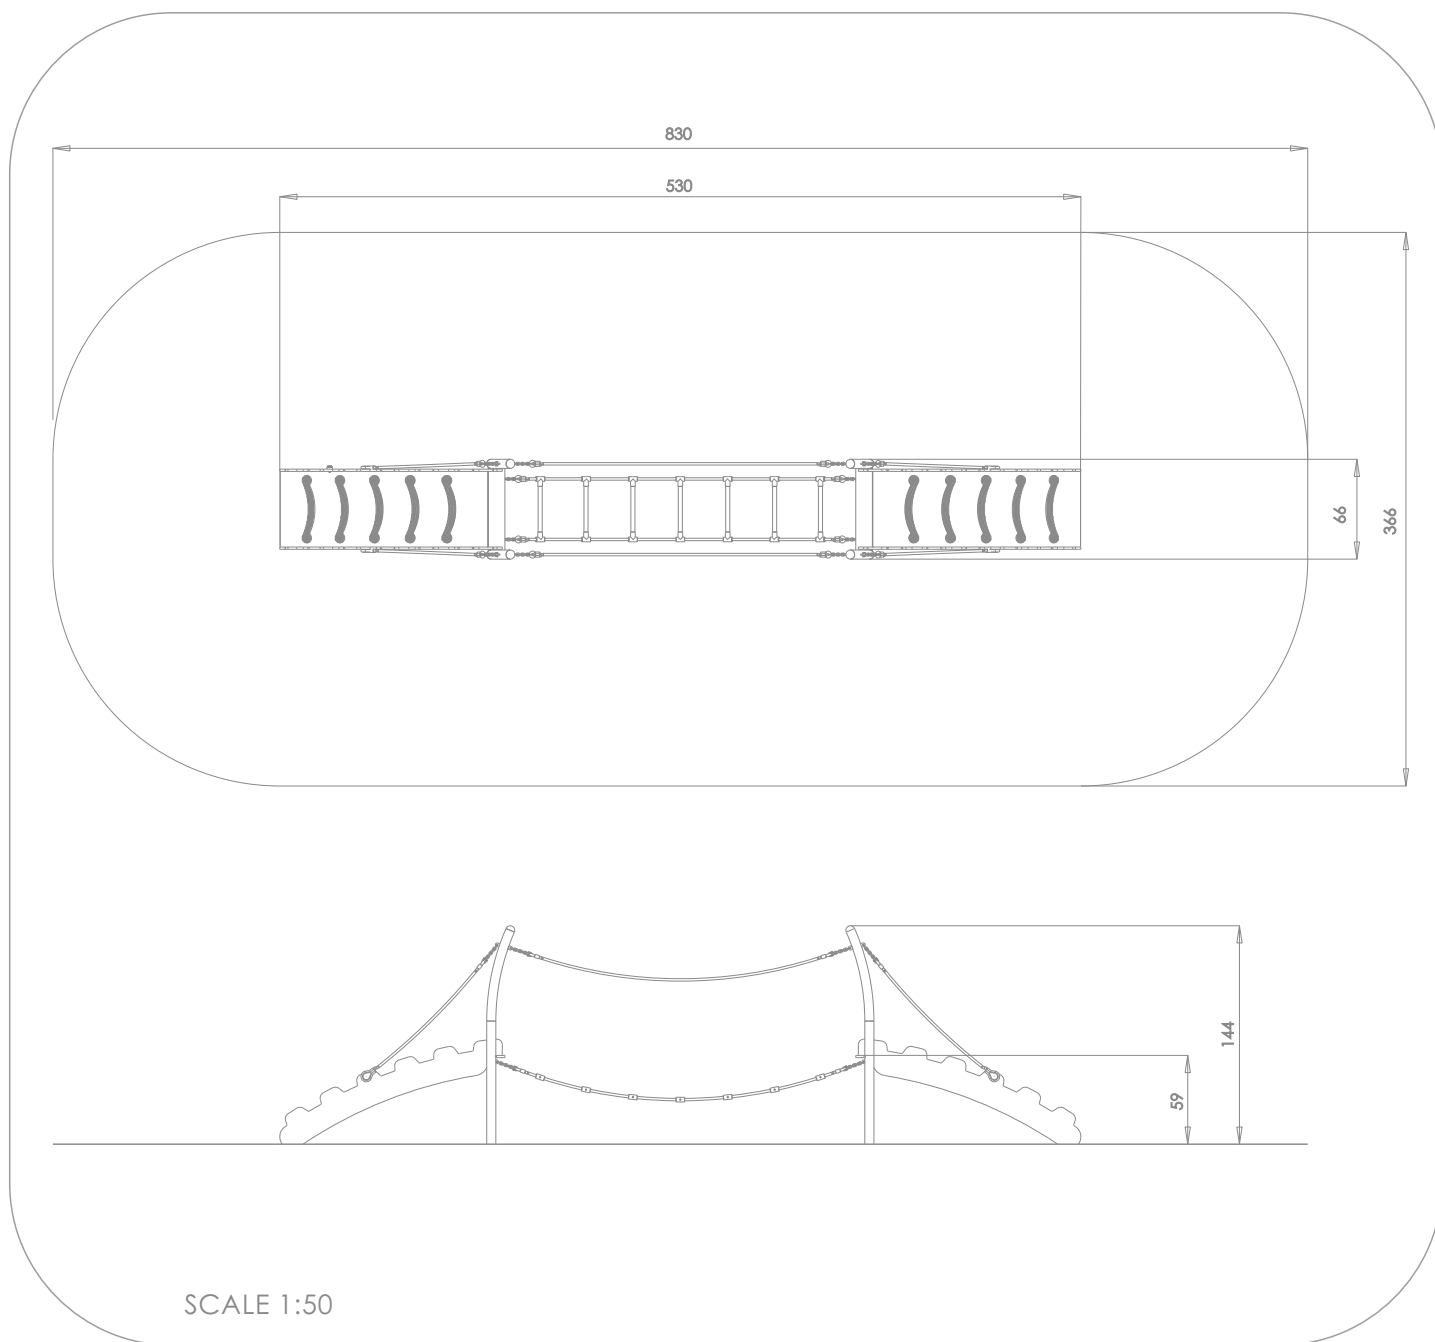

SOCIALIZING

BALANCING

INFORMATION ABOUT THE PRODUCT

Dimensions	66 x 530 cm
Safety zone	366 x 830 cm
Safety zone area	29 m ²
Overall height	144 cm
Free fall height	59 cm
Amount of users	7
Product complies with EN 1176-1:2017	YES
Availability of spare parts	YES
Age range	1-8
<small>According to EN 1176-1:2017 norm, the product requires applying a safety surface according to the product's free fall height.</small>	

7026

MATERIAŁY:

POLIPROPYLENE ROPES
PPMULTISPLIT TYPE WITH A STEEL
CORE AND A DIMETER OF
16 MM.

PLATES OF THE WALLS
MADE OF COLOURFUL
TRIPLE LAYERED 15 MM
HDPE POLYETHYLENE, IN
THE HIGHEST QUALITY,
TOTALLY DAMP-PROOF.